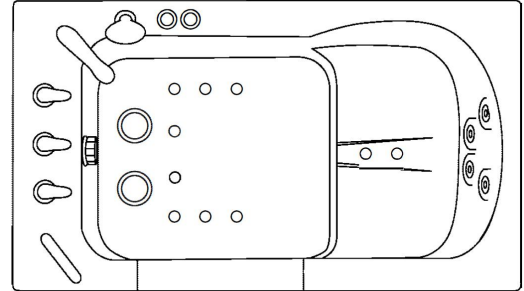

Ella Ultra Walk In Bathtub

Ultra - Acrylic Inward Swing
Door Walk In Bathtub
Specifications

Ultra Inward Swing Door

Actual Size: 29.5x52x40

Seat Width: 21 inches

Shipping Size: 32x54x50

Shipping Weight: 275 lbs.

Net Weight: 205 lbs.

Water Capacity: 75 gal.

Occupied: 35-55 gal.

Drainage Time: +/- 80 sec at ideal home plumbing conditions (occupied)

Included Features

1. Acrylic Tub Shell:
  - Gloss White Finish
  - Fiberglass gelcoat reinforced
2. Stainless Steel Frame with Adjustable Leveling Legs
3. Brushed aluminum and frosted finish tempered glass door
4. Two (2) front and one (1) reversible, removable end access panel
5. Stainless steel chrome finish U-shape deck & wall mount grab bar
6. Extension panel, filler for 60" alcove installations
7. Stainless steel brushed finish towel bar

Floor Drains

Two (2) 2" T-type PVC drains and two (2) overflows and drain openers with extended handles

Jetting Options

1. Hydro Massage System
  - Hydro Massage Pump 8.1AMP 900W
  - Hydro massage intensity dial air control
  - In-line water heater 9AMP 1000 W
  - 14 jets and a On/Off push control
2. Air Massage System (Available only with Hydro)
  - Air Massage Pump 4.5AMP 500W
  - 3 Speed Pump
  - Autopurge (Activates 20 minutes after pump shutdown)
  - 16 jets and a On/Off push control
3. Infusion Microbubble Therapy (available only with Hydro)
  - On/Off Push control

Note: LED Chromatherapy Light .04 AMP with On/Off Push Control comes included with the following packages: dual (hydro + air), hydro + microbubble

Available Packages

1. Dual Jetting (Air + Hydro) + LED Chromatherapy
2. Hydro (No LED)
3. Hydro + Microbubble Therapy
4. Hydro + Independent Foot Massage

Optional Features

1. Heated Seat and Backrest 4AMP 470W
2. Digital Controls
3. Aromatherapy

Faucet Options

Five-Piece Fast Fill Faucet Set

- Up to 18 GPM @ 60 PSI at ideal in home plumbing conditions
- 2x 3/4" Supply lines, 5' length
- Pull out, hand held, chrome plated hand shower with 5 ft. retractable stainless steel braided hose

Two-Piece Fast Fill Faucet Set

- Up to 16 GPM @ 60 PSI at ideal in home plumbing conditions
- 2x 3/4" Supply lines, 5' length
- Pull out, hand held, chrome plated hand shower with 5 ft. retractable stainless steel braided hose

Electrical Requirements:

2 Dedicated protected electrical 15 amp GFCI line/s required.

Warranty

- Lifetime limited warranty on acrylic walk in tub shell, frame, and door
- 5 year parts warranty