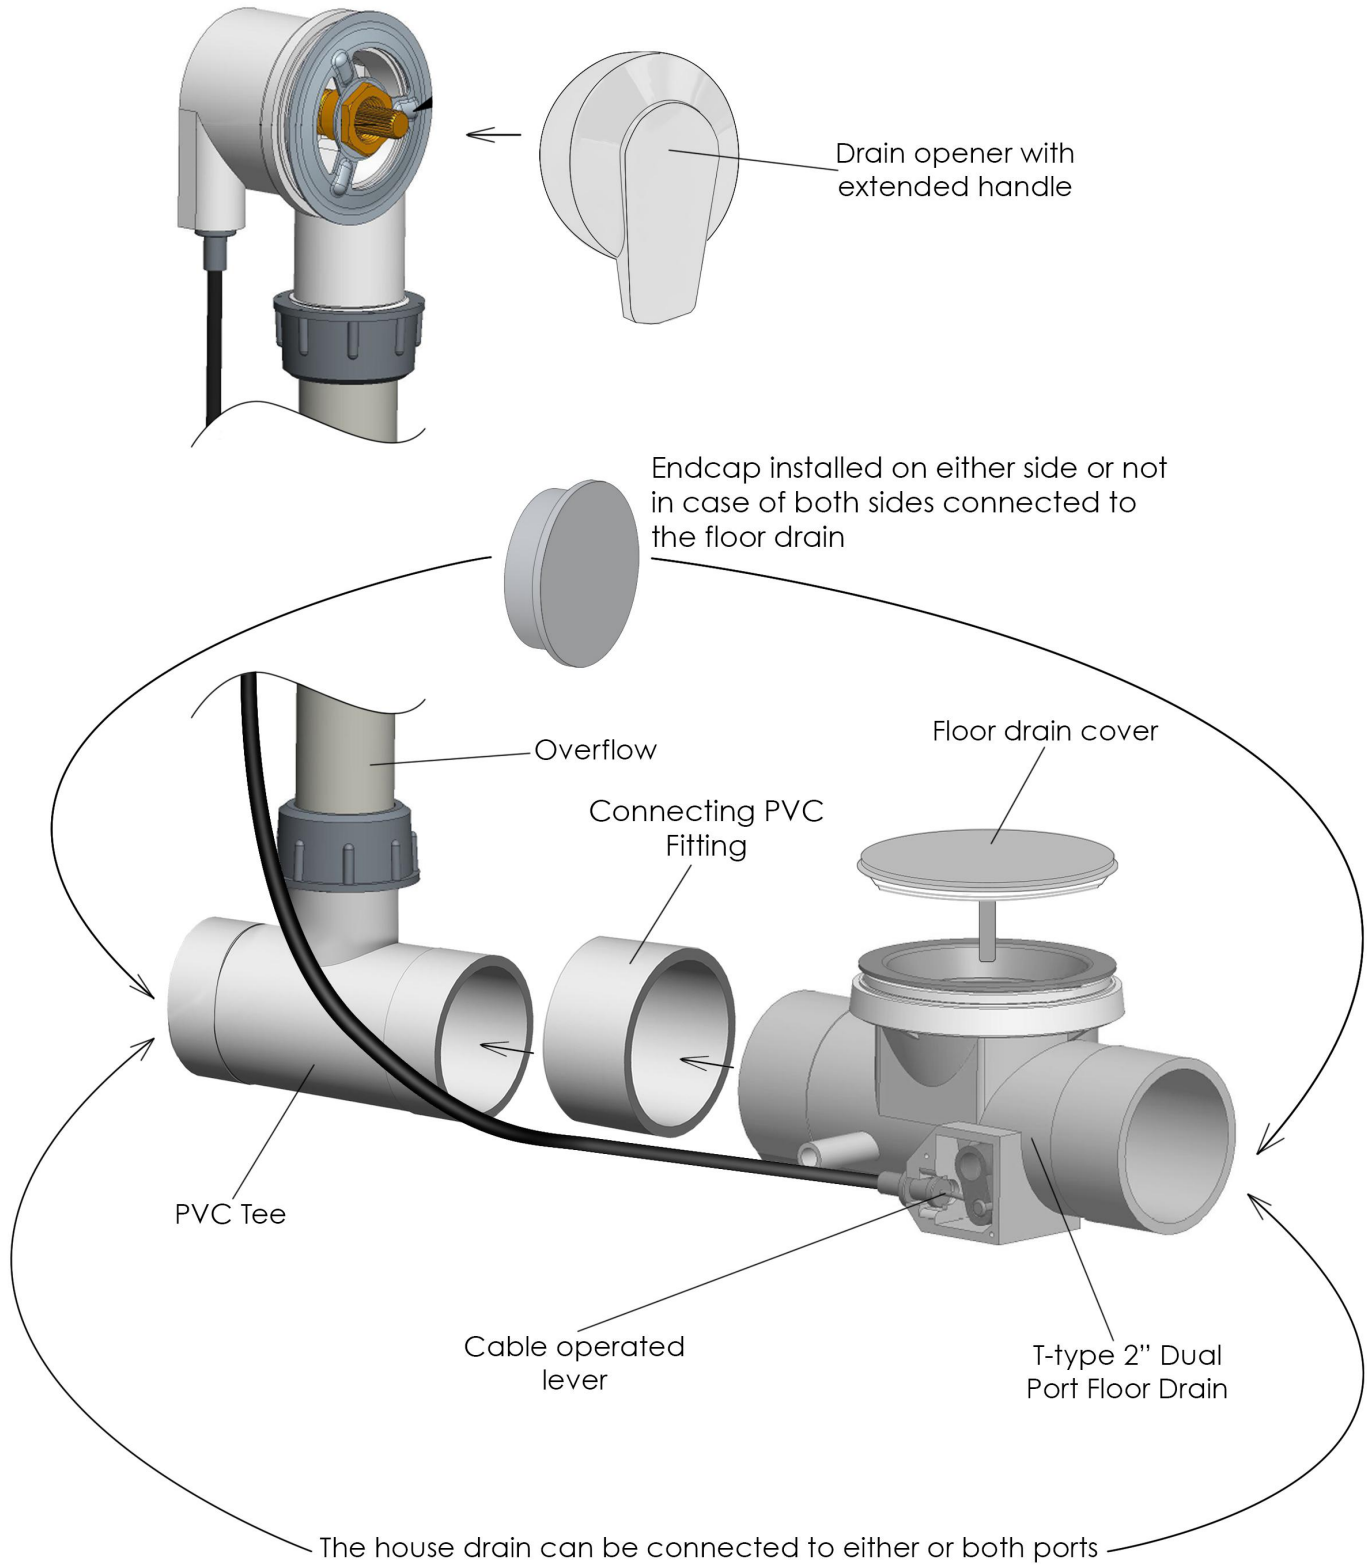

#### Five-Piece Fast Fill Faucet Set

- Up to 18 GPM @ 60 PSI at ideal in home plumbing conditions
- 2x 3/4" Supply lines, 5' length
- Pull out, hand held, chrome plated hand shower with 5 ft. retractable stainless steel braided hose

#### Two-Piece Fast Fill Faucet Set

- Up to 16 GPM @ 60 PSI at ideal in home plumbing conditions
- 2x 3/4" Supply lines, 5' length
- Pull out, hand held, chrome plated hand shower with 5 ft. retractable stainless steel braided hose

# Ella Ultra Walk In Bathtub

## Above the floor drain installation options

The drain positioning should be determined by a licensed plumber. The pictures above only show a few of the many possible options for drainage setup. For faster drainage all 4 ports may be connected to house drain.