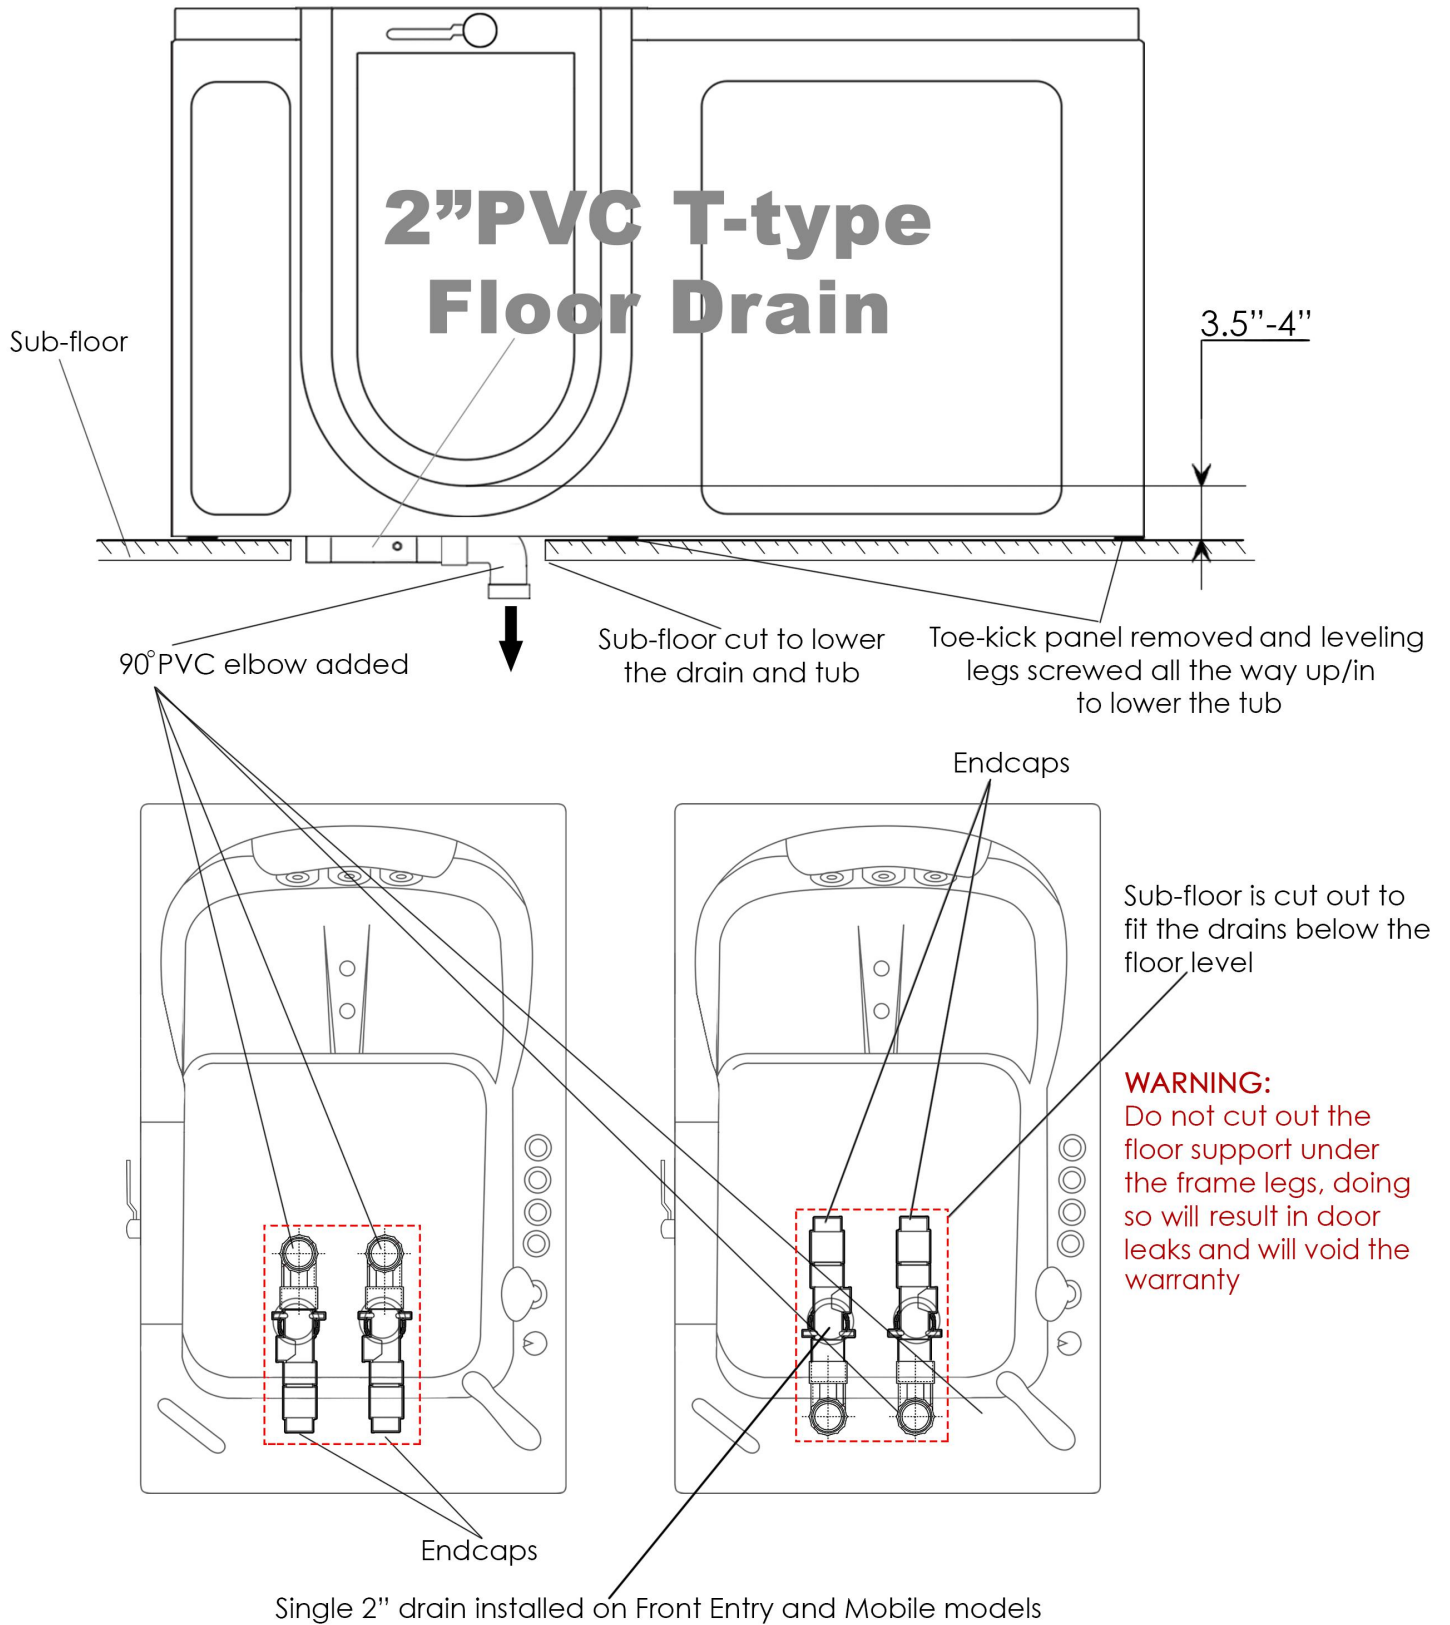

## Ultra - Acrylic Inward Swing Door Walk In Bathtub Specifications

Ella 2" T-type Dual Port Floor Drain  
Ultra comes equipped with dual (2) drains

## Above the floor drain installation options

The drain positioning should be determined by a licensed plumber. The pictures above only show a few of the many possible options for drainage setup. For faster drainage all 4 ports may be connected to house drain.

Below the floor drain installation options

The drain positioning should be determined by a licensed plumber. The pictures above only show a few of the many possible options for drainage setup. For faster drainage all 4 ports may be connected to house drain.