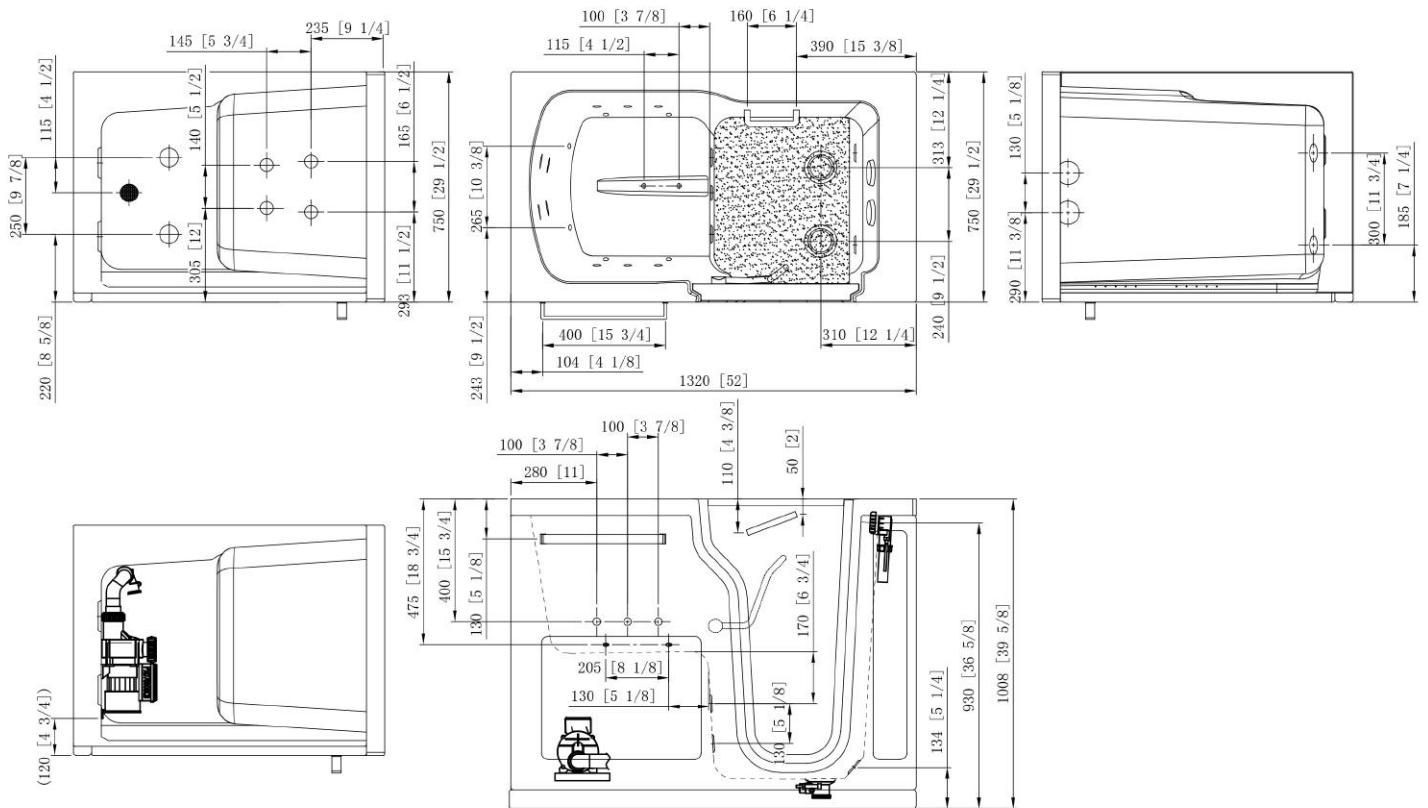

Ella Ultra Walk In Bathtub

Ultra - Acrylic Inward Swing Door Walk In Bathtub Specifications