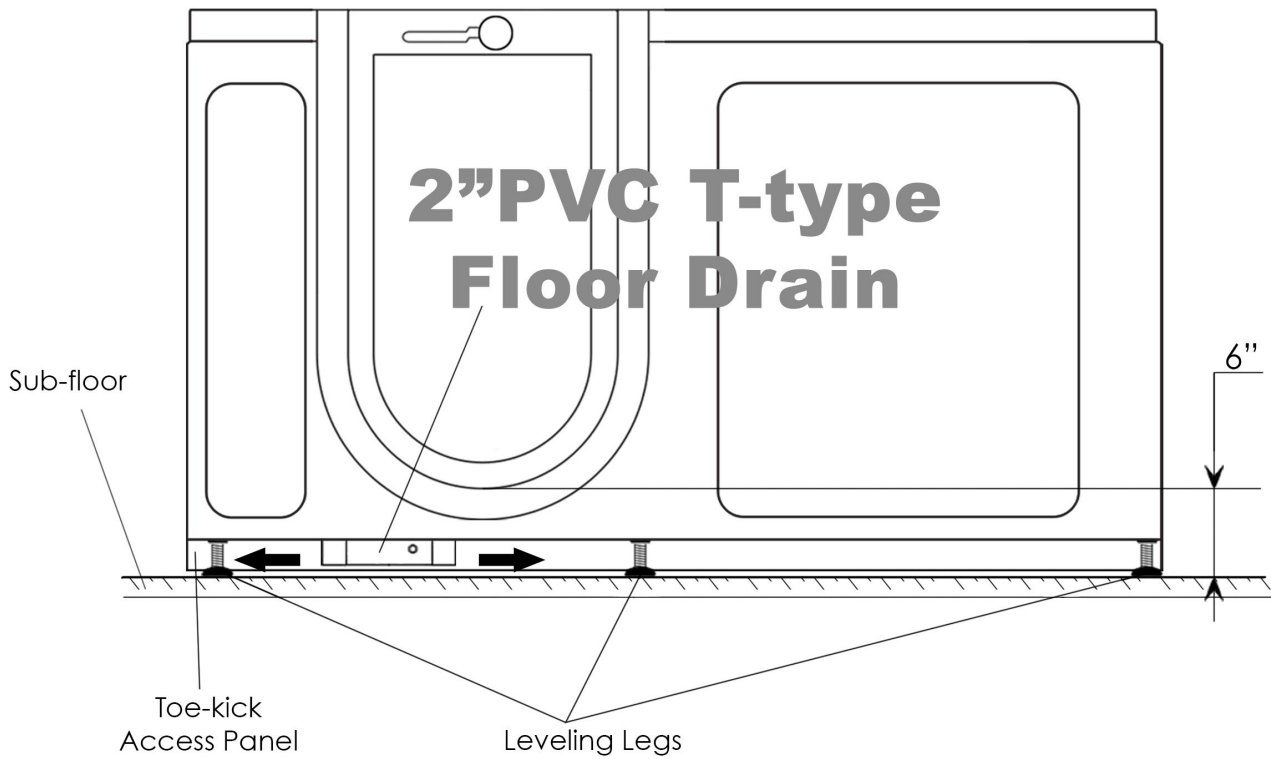

## Ultra - Acrylic Inward Swing Door Walk In Bathtub Specifications

Ella 2" T-type Dual Port Floor Drain  
Ultra comes equipped with dual (2) drains

## Above the floor drain installation options

The drain positioning should be determined by a licensed plumber. The pictures above only show a few of the many possible options for drainage setup. For faster drainage all 4 ports may be connected to house drain.