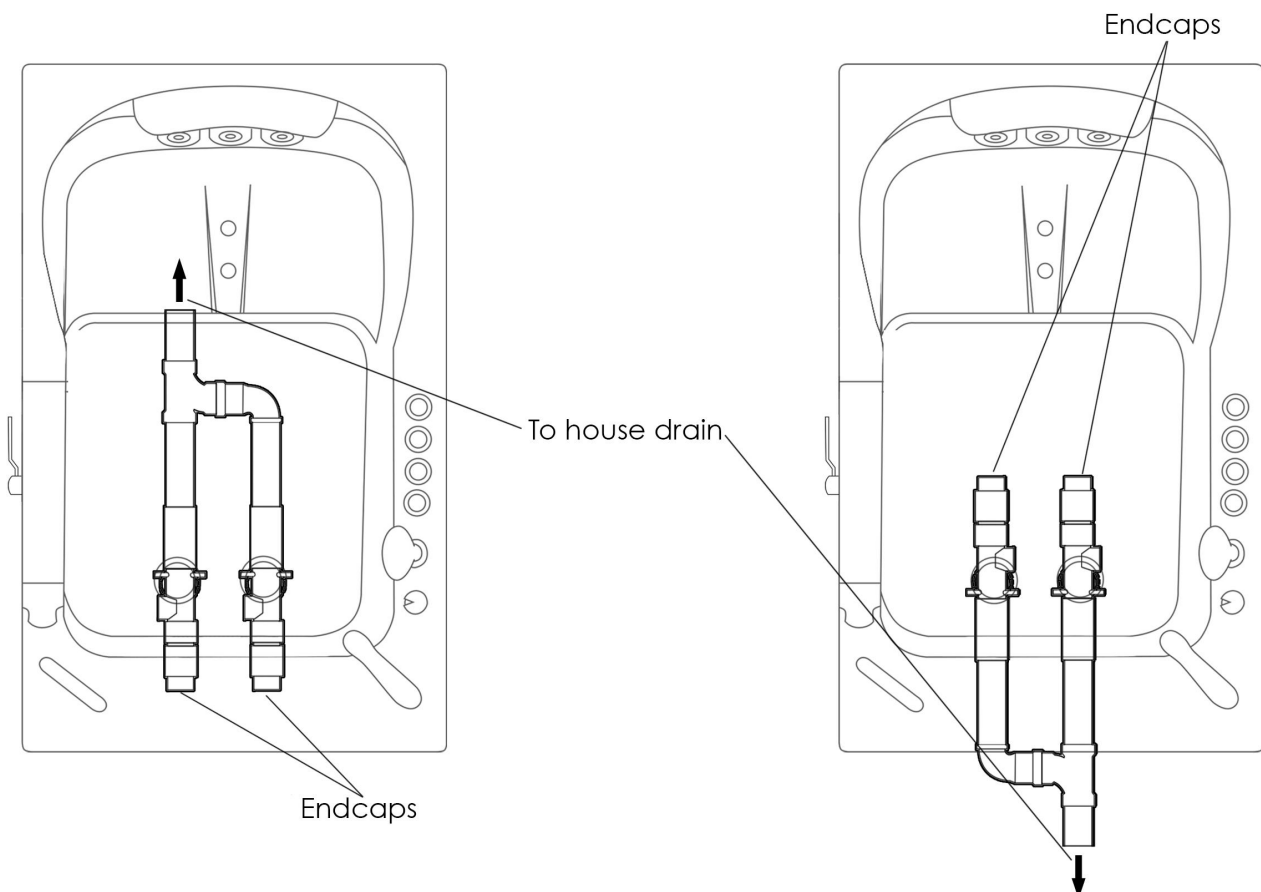

# Ella Ultra Walk In Bathtub

## Ultra - Acrylic Inward Swing Door Walk In Bathtub Specifications

Ella 2" T-type Dual Port Floor Drain  
Ultra comes equipped with dual (2) drains

## Above the floor drain installation options

The drain positioning should be determined by a licensed plumber. The pictures above only show a few of the many possible options for drainage setup. For faster drainage all 4 ports may be connected to house drain.