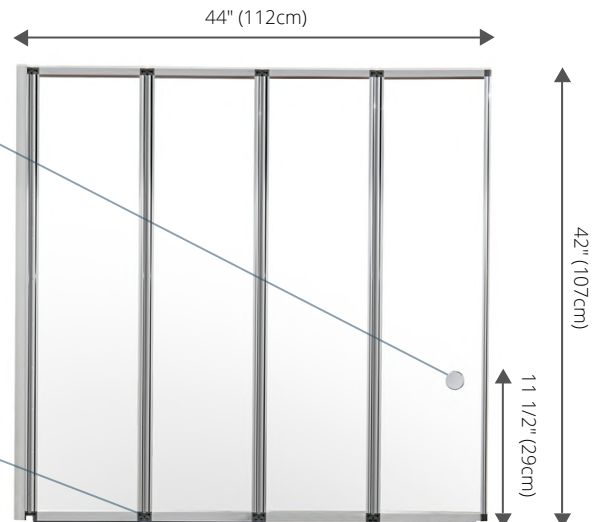

ULTRA ACRYLIC WALK-IN TUB

INWARD SWING ALUMINUM & TEMPERED GLASS DOOR

Ultra - 30"W x 52"L (76cm x 132cm)

Maintain independence while enjoying therapeutic features all from the safety and comfort of your home with Ella's Bubbles Acrylic Walk-In Bathtubs

Ella Faucet Options & Shower Column Kit

Ella 2 Piece Fast-Fill Faucet
(Chrome or Brushed Nickel)

Ella 5 Piece Fast-Fill Faucet
(Chrome)

Pull-Out Hand
Shower with 5
Water Pressure
Modes

What makes this Ella Shower Column Kit unique, is the ability to connect to an Ella 2 piece or 5 piece deck-mounted faucet by replacing the handheld shower head. The column can be effortlessly adjusted up to 7 feet tall and it includes a vertically movable, 5 mode multi-functional hand shower and an oversized 10" overhead rain shower.

Height Adjustable Shower Column Kit for
Deck Mounted Faucets

10" Adjustable Rain
Shower Head

Ella 4-Fold Shower Screen

Our 4-fold glass screen is a great alternative to a shower curtain and a great addition to your walk-in tub. It operates smoothly and easily and offers great splash protection. In addition, this glass screen provides an open and airy bathing experience.

Door knob to easily open and close the shower screen from either side of the tub.

High quality geared hinges for reliable daily use. To stop water from leaking, a secure rubberized seal runs along the bottom of the screen.*