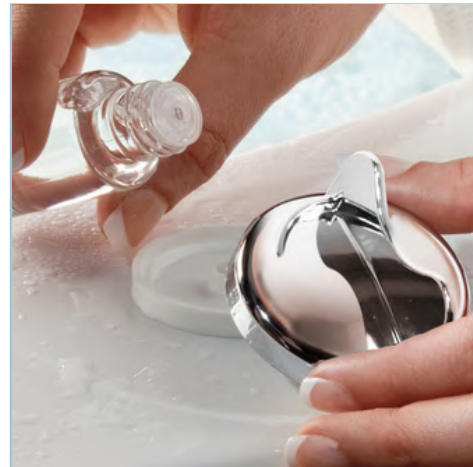

Ella Faucet Options & Shower Column Kit

Ella 2 Piece Fast-Fill Faucet
(Chrome or Brushed Nickel)

Ella 5 Piece Fast-Fill Faucet
(Chrome)

Pull-Out Hand
Shower with 5
Water Pressure
Modes

What makes this Ella Shower Column Kit unique, is the ability to connect to an Ella 2 piece or 5 piece deck-mounted faucet by replacing the handheld shower head. The column can be effortlessly adjusted up to 7 feet tall and it includes a vertically movable, 5 mode multi-functional hand shower and an oversized 10" overhead rain shower.

Door knob to easily open and close the shower screen from either side of the tub.

High quality geared hinges for reliable daily use. To stop water from leaking, a secure rubberized seal runs along the bottom of the screen.*

Ella Gravity Driven 2" Dual Drain Technology

Ella Ultra walk-in tub is equipped with Dual Drain Technology, the fastest gravity drain system in the industry. Dual 4 port, 2" oversized drains, independently operated by stainless steel cables eliminates the water in your tub quickly and efficiently. Fast drain times means minimal wait times. Furthermore, the drain handles are designed for a comfortable and easy grip.

Features and Benefits

Heated Seat and Back

Aromatherapy

Upgrade to Infusion™ Microbubble Therapy for the Ultimate Relaxation!

The all-natural, breakthrough hydrotherapy that silently infuses your bathwater with millions of microbubbles that help you relax and feel rejuvenated. Feel tensions dissolve as millions of tiny oxygen-filled bubbles burst to help clean and hydrate your skin while exfoliating its outermost layer.