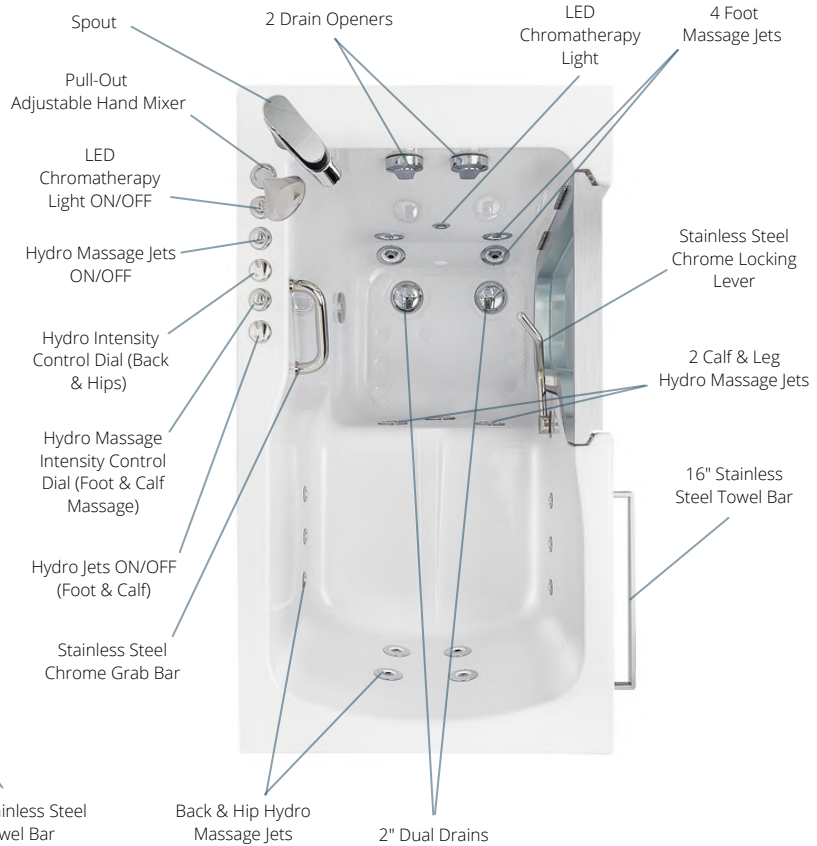

Therapeutic Massage Options

Hydro

16 Hydro Jets

Hydro + Air

16 Hydro Jets
16 Air Jets

Hydro + Microbubble Therapy

16 Hydro Jets
1 Microbubble Jet

Hydro + Hydro (Foot & Calf)

10 Upper Hydro Jets
6 Lower Hydro Jets

Air + Hydro Massage

Hydro or Hydro + Hydro/Foot Massage