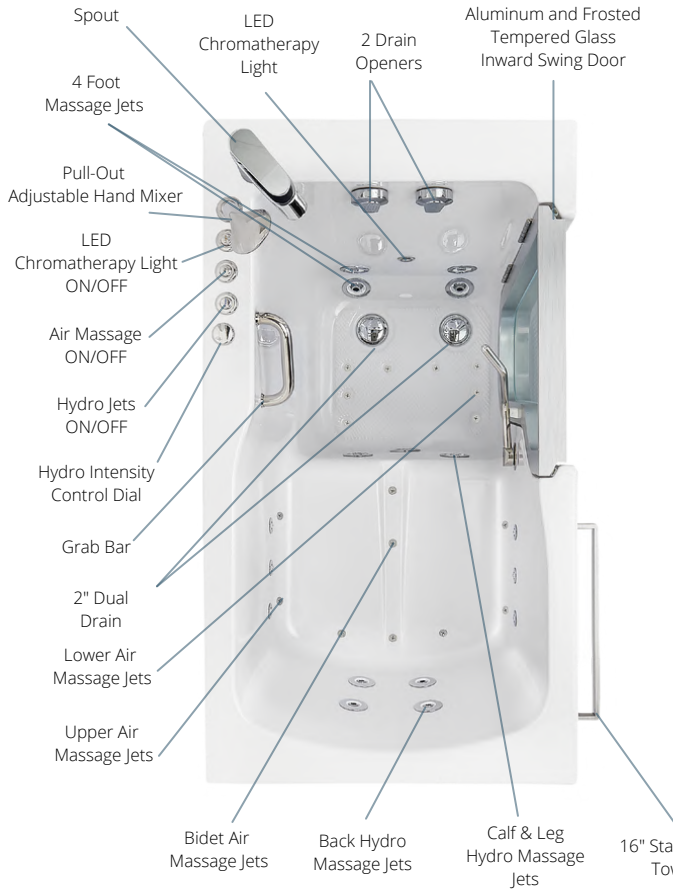

Therapeutic Massage Options

Hydro

16 Hydro Jets

Hydro + Air

16 Hydro Jets
16 Air Jets

Hydro + Microbubble Therapy

16 Hydro Jets
1 Microbubble Jet

Hydro + Hydro (Foot & Calf)

10 Upper Hydro Jets
6 Lower Hydro Jets

Air + Hydro Massage

Hydro or Hydro + Hydro/Foot Massage