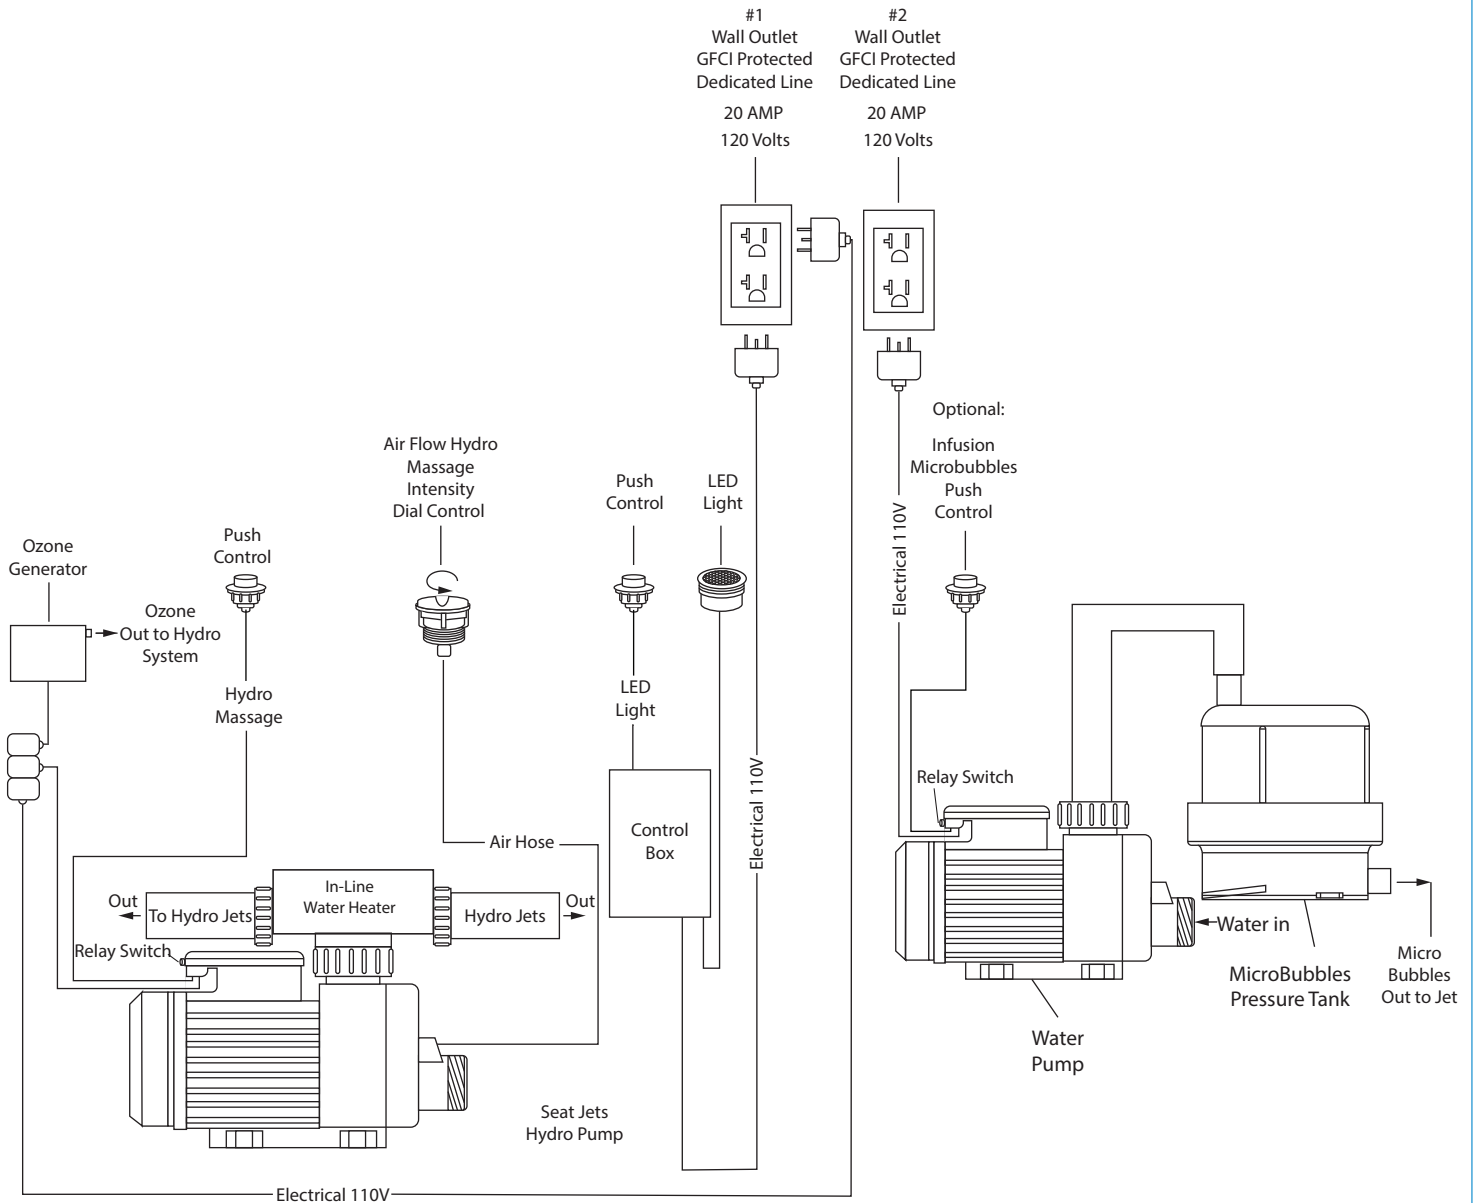

Walk-in Tub Hydro Therapeutic Massage + Microbubble Therapy Component Diagram

1. Hydro Foot Massage System

- Hydro Pump
- Hydro Massage Air Flow Intensity Control
- ON/OFF Button

2. Infusion Microbubbles Micro Bubble Therapy System

- Microbubble Pump
- Pressure Vessel
- ON/OFF Button

3. In-Line Water Heater

- Control Box

4. Electronic Component Controller

- Control Box

5. Ozone Generator

- Ozone Sanitation System

6. Led Light